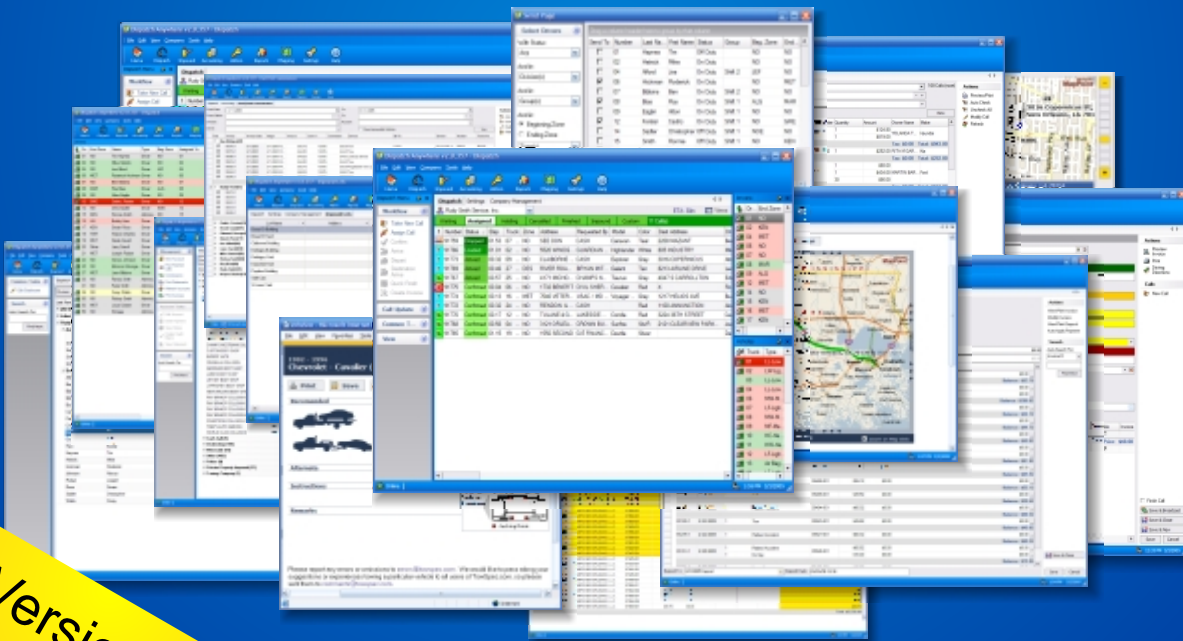

Beacon
Software Company

Dispatch Anywhere

Internet Transportation Management Software

Feature For Feature, The Others Don't Stack Up!

New Version 2.0

Trusted By 6,000+ Towers In 26 Countries Worldwide

TowDigital.com
Service Requests Online

TowMap.com
Tow Mapping Online

TowMagic
Dispatching Assistant

TowSpec.com
Towing Instructions Online

www.beaconsoftco.com

1-866-437-6653

Dispatch Anywhere

Internet Transportation Management Software

“Beacon Software and their suite of programs are revolutionizing the Towing Industry. Not even when Gerald Holmes started adding hydraulics to the family product line was there an impact like Beacon has had with Dispatch Anywhere. To the Industry: adopt early or be left behind ... to our competitors: ignore this; we like the unfair advantage!!!”

Scott Raughton

Assistant Manager, IT Administrator
Henry's Wrecker Service

Largest Privately Owned Towing Company in North America

Dispatch Anywhere 2.0 – Now Even More Powerful!

Dispatch

Drag & Drop Dispatch
Mobile Time-Stamps
Automatic Re-Paging
Mobile Driver Finishing
Verbal and Sound Audio Alerts
Mobile Data Update
Real-Time Auto-Pricing

Administration

Services
Pricing Templates
Time Templates
Zone Templates
Pay Method Templates
Security
Mobile Device Management

Reports

Integrated Report Viewer
Custom Report Builder
Fax & Email Reports
Export to Excel, PDF, & HTML
Quick Search Reports
Custom Headers & Logos
Reports Security